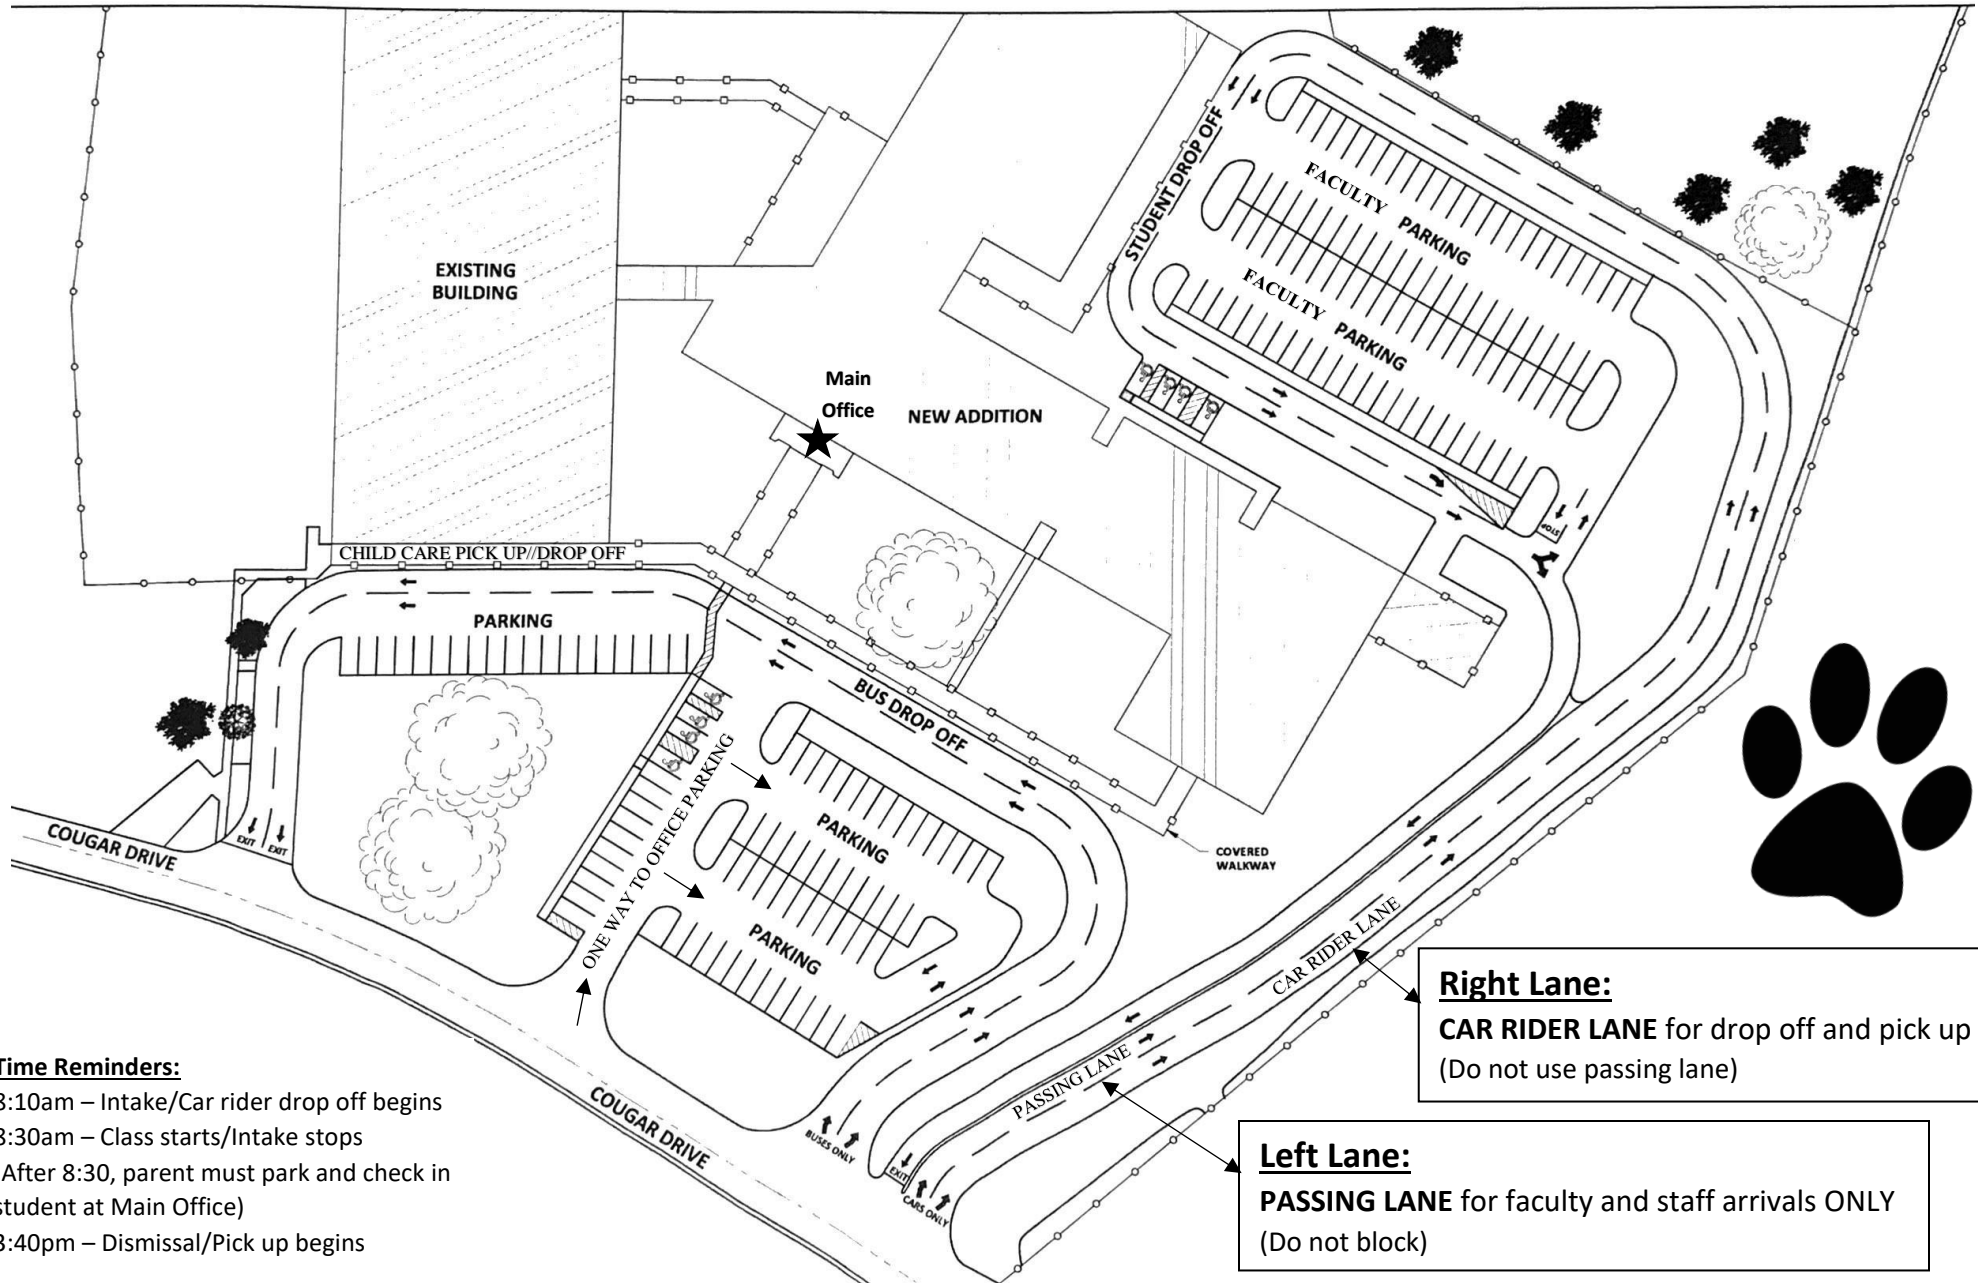

Mulberry Elementary School

Traffic Flow Map

Time Reminders:

- 8:10am – Intake/Car rider drop off begins
- 8:30am – Class starts/Intake stops
(After 8:30, parent must park and check in student at Main Office)
- 3:40pm – Dismissal/Pick up begins